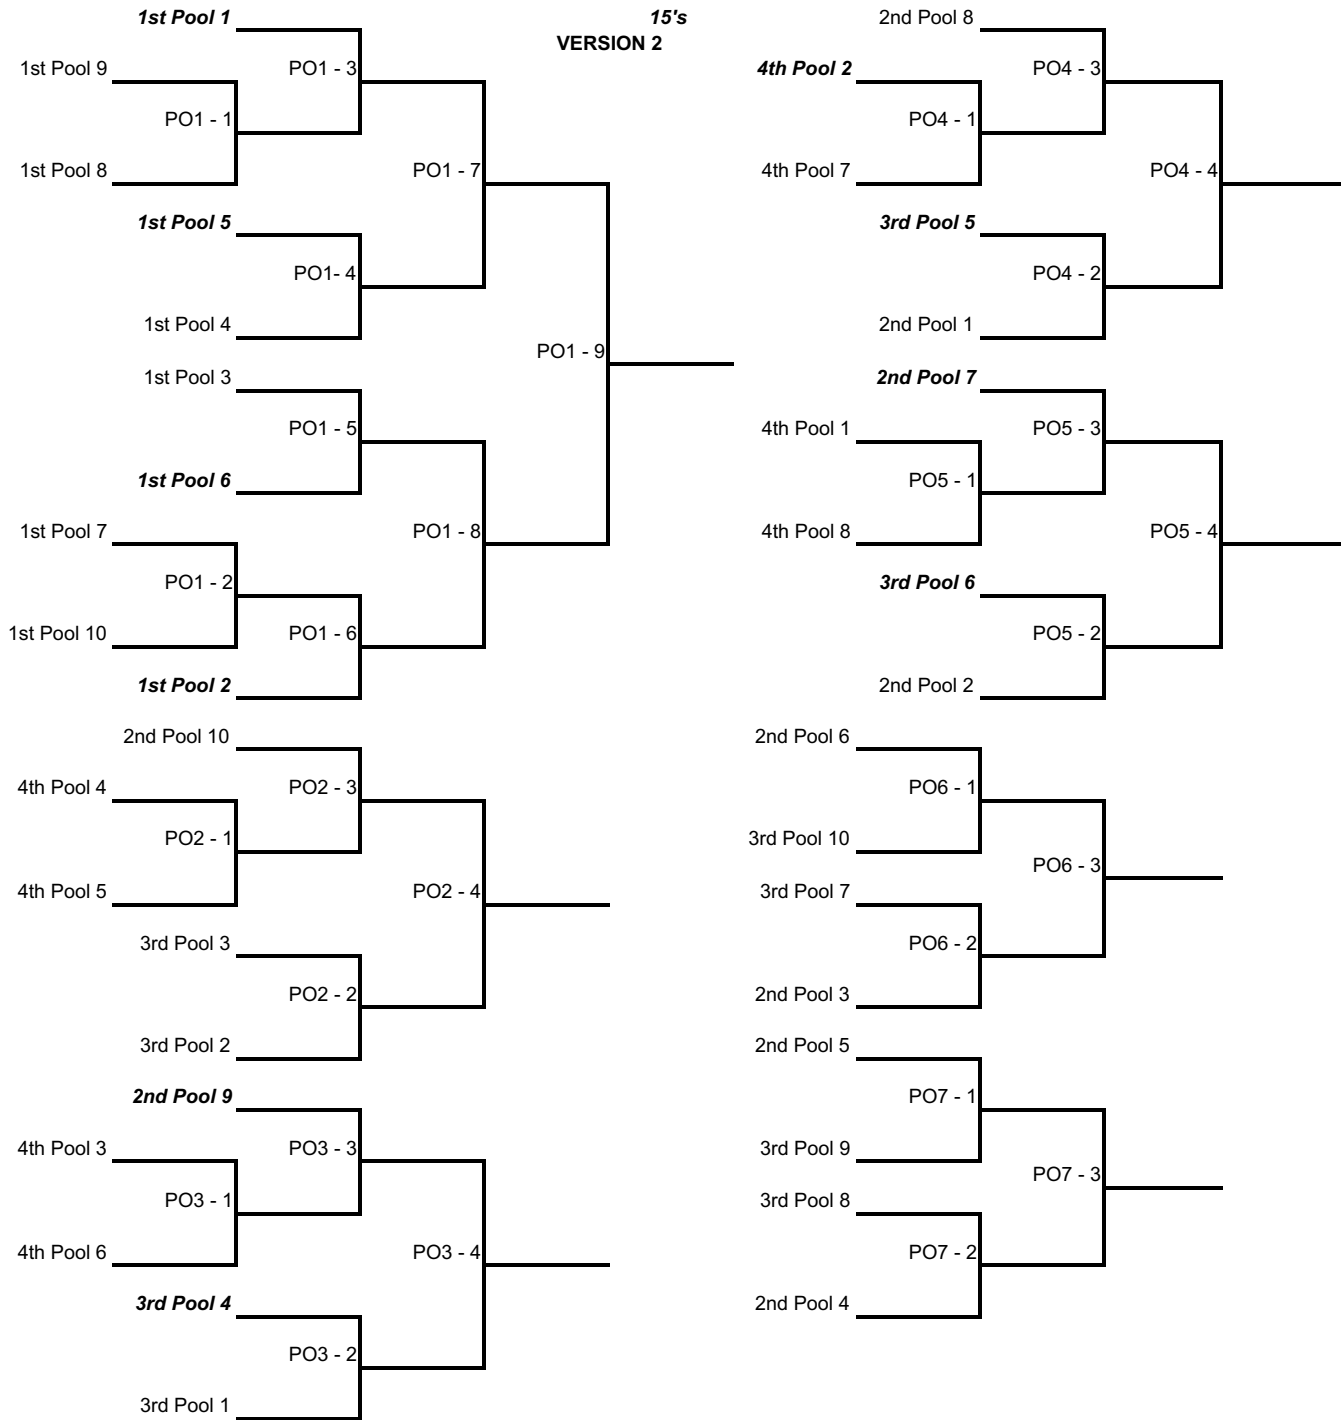

**15's
VERSION 2**

First round officiating teams are in Bold Italic

	Court 1	Ref	Court 2	Ref	Court 3	Ref	Court 4	Ref	Court 5	Ref
+/- 3:00 pm	PO1 - 1	1st Pool 1	PO2 - 1	1st Pool 6	PO1 - 2	1st Pool 2	PO6 - 1	1st Pool 5	PO3 - 1	2nd Pool 9
	PO1 - 3	Prev Los	PO1 - 5	Prev Los	PO1 - 6	Prev Los	PO1 - 4	Prev Los	PO3 - 3	Prev Los
	PO1 - 7	Prev Los	PO2 - 3	Prev Los	PO1 - 8	Prev Los	PO6 - 3	Prev Los	PO2 - 2	Prev Los
	PO1 - 9	Prev Los	PO2 - 4	Prev Los						

	Court 6	Ref	Court 7	Ref	Court 8	Ref	Court 9	Ref	Court 10	Ref
+/- 3:00 pm	PO6 - 2	3rd Pool 4	PO4 - 1	4th Pool 2	PO7 - 1	3rd Pool 5	PO5 - 1	2nd Pool 7	PO7 - 2	3rd Pool 6
	PO3 - 2	Prev Los	PO4 - 3	Prev Los	PO4 - 2	Prev Los	PO5 - 3	Prev Los	PO5 - 2	Prev Los
	PO3 - 4	Prev Los	PO4 - 4	Prev Los	PO7 - 3	Prev Los	PO5 - 4	Prev Los