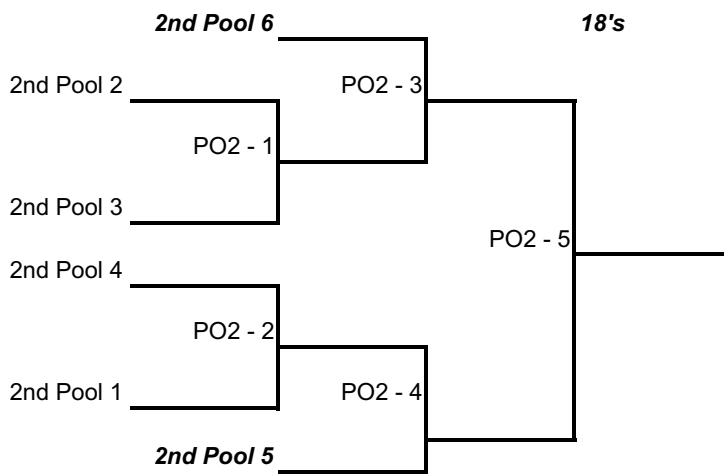

+/- 2:00 pm	Court 1	Ref	Court 2	Ref	Court 3	Ref	Court 4	Ref
	PO1 - 1	1st Pool 1	PO1 - 2	1st Pool 2	PO3 - 1	3rd Pool 1	PO4 - 1	3rd Pool 2
	PO1 - 3	Prev Los	PO1 - 4	Prev Los	PO3 - 2	Prev Los	PO4 - 2	Prev Los
	PO1 - 5	Prev Los						

+/- 2:00 pm	Court 5	Ref	Court 6	Ref	Court 7	Ref	Court 8	Ref
	PO5 - 1	3rd Pool 3	PO6 - 1	3rd Pool 4	PO2 - 1	2nd Pool 6	PO2 - 2	2nd Pool 5
	PO5 - 2	Prev Los	PO6 - 2	Prev Los	PO2 - 3	Prev Los	PO2 - 4	Prev Los
					PO2 - 5	Prev Los