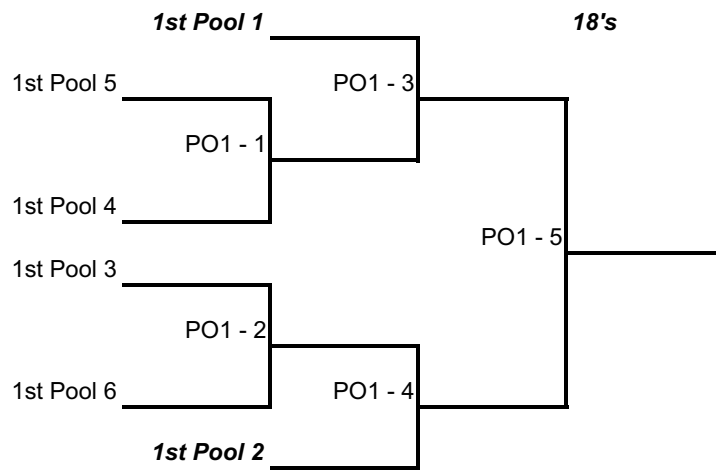

+/- 2:00 pm	Court 1	Ref	Court 2	Ref	Court 3	Ref	Court 4	Ref
	PO1 - 1	1st Pool 1	PO1 - 2	1st Pool 2	PO3 - 1	3rd Pool 1	PO4 - 1	3rd Pool 2
	PO1 - 3	Prev Los	PO1 - 4	Prev Los	PO3 - 2	Prev Los	PO4 - 2	Prev Los
	PO1 - 5	Prev Los						

+/- 2:00 pm	Court 5	Ref	Court 6	Ref	Court 7	Ref	Court 8	Ref
	PO5 - 1	3rd Pool 3	PO6 - 1	3rd Pool 4	PO2 - 1	2nd Pool 6	PO2 - 2	2nd Pool 5
	PO5 - 2	Prev Los	PO6 - 2	Prev Los	PO2 - 3	Prev Los	PO2 - 4	Prev Los
					PO2 - 5	Prev Los