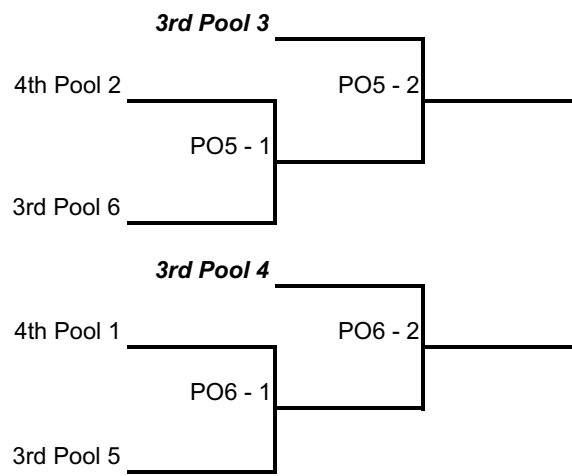

+/- 2:00 pm	Court 1	Ref	Court 2	Ref	Court 3	Ref	Court 4	Ref
	PO1 - 1	1st Pool 1	PO1 - 2	1st Pool 2	PO3 - 1	3rd Pool 1	PO4 - 1	3rd Pool 2
	PO1 - 3	Prev Los	PO1 - 4	Prev Los	PO3 - 2	Prev Los	PO4 - 2	Prev Los
	PO1 - 5	Prev Los						

+/- 2:00 pm	Court 5	Ref	Court 6	Ref	Court 7	Ref	Court 8	Ref
	PO5 - 1	3rd Pool 3	PO6 - 1	3rd Pool 4	PO2 - 1	2nd Pool 6	PO2 - 2	2nd Pool 5
	PO5 - 2	Prev Los	PO6 - 2	Prev Los	PO2 - 3	Prev Los	PO2 - 4	Prev Los
					PO2 - 5	Prev Los