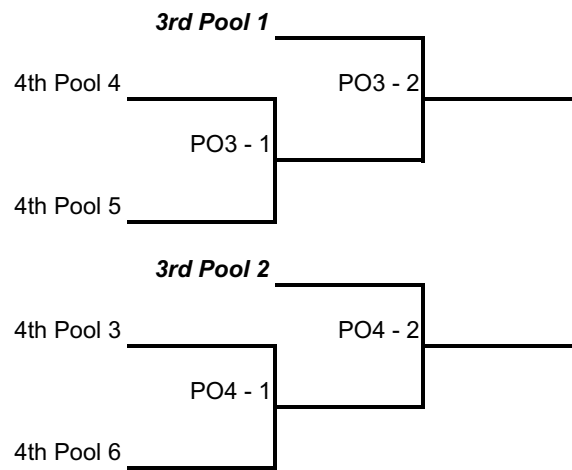

+/- 2:00 pm	Court 1	Ref	Court 2	Ref	Court 3	Ref	Court 4	Ref
	PO1 - 1	1st Pool 1	PO1 - 2	1st Pool 2	PO3 - 1	3rd Pool 1	PO4 - 1	3rd Pool 2
	PO1 - 3	Prev Los	PO1 - 4	Prev Los	PO3 - 2	Prev Los	PO4 - 2	Prev Los
	PO1 - 5	Prev Los						

+/- 2:00 pm	Court 5	Ref	Court 6	Ref	Court 7	Ref	Court 8	Ref
	PO5 - 1	3rd Pool 3	PO6 - 1	3rd Pool 4	PO2 - 1	2nd Pool 6	PO2 - 2	2nd Pool 5
	PO5 - 2	Prev Los	PO6 - 2	Prev Los	PO2 - 3	Prev Los	PO2 - 4	Prev Los
					PO2 - 5	Prev Los