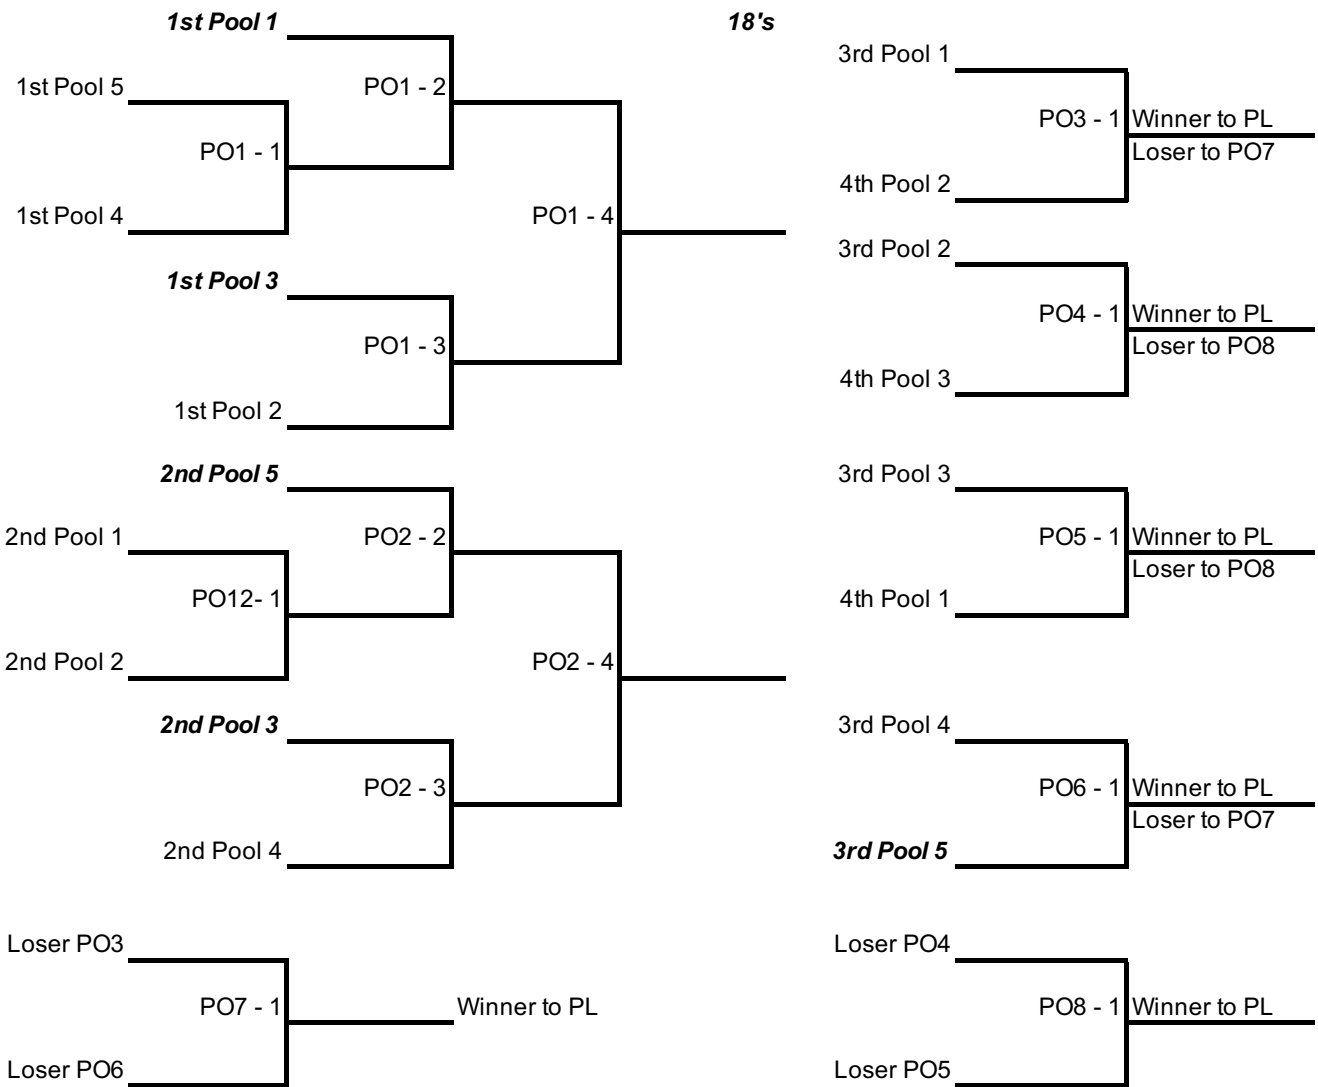

Seeding is according to final 2021-22 season ranking in 11's Division.

New clubs or teams from clubs who had no equivalent in the 11's division last year, are seeded lowest.

Playing Schedule 4 team pools

Match	Time	Play	Ref
1	8:00 AM	1 vs 4	2
2	8:50 AM	2 vs 3	1
3		1 vs 3	4
4		2 vs 4	1
5		3 vs 4	2
6		1 vs 2	3

Playing Schedule 3 team pools

Match	Time	Play	Ref
1	9:00 AM	1 vs 3	2
2		2 vs 3	1
3		1 vs 2	3

4-team Pools: Two sets to 25 points, starting at 4-4

3-team Pool: Automatic 3 sets to 25 points, starting at 4-4.

Playoff matches: Best 2 out of 3 sets. First 2 sets start at 4-4 and go to 25 points. Third set, if needed, start at 0-0 to 15 points

No tie-breaking matches will be played unless all tie-breaking criteria are exhausted.

Teams do not switch sides during matches

Winners and numbers 2 of each pool advance to Powerleague

Numbers 3 and 4 from each pool play for 4 remaining spots in the PL. 3 teams reversed brackets

First round officiating teams are in Bold Italic