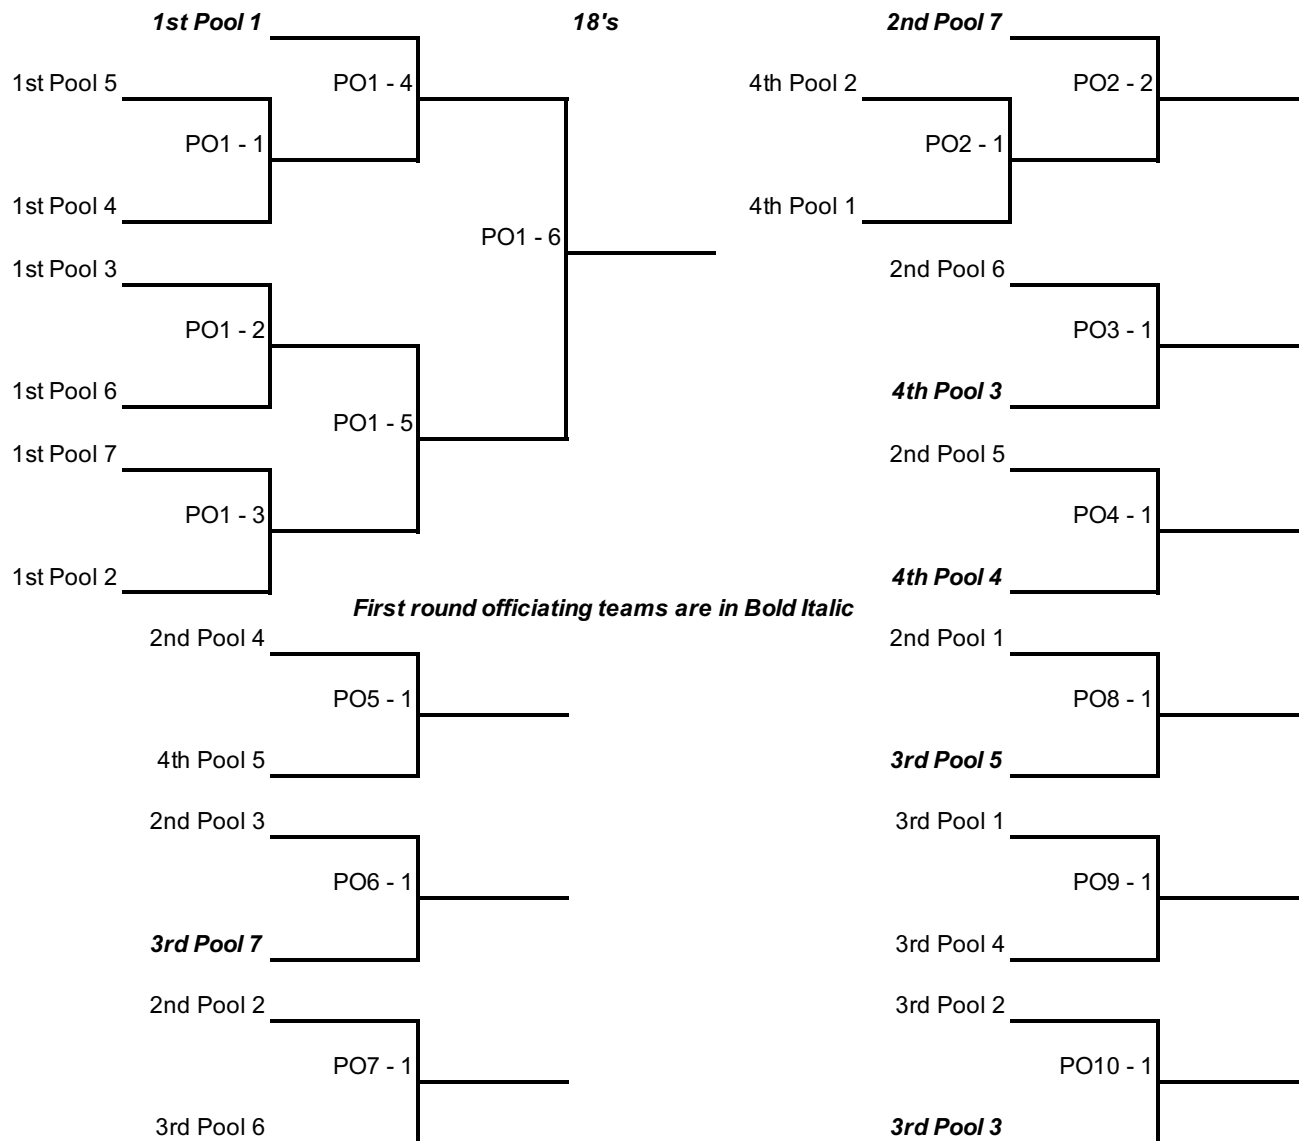

+/- 2:00 pm	Court 1	Ref	Court 2	Ref	Court 3	Ref	Court 4	Ref
	PO1 - 1	1st Pool 1	PO2 - 1	2nd Pool 7	PO1 - 3	4th Pool 3	PO1 - 2	4th Pool 4
	PO1 - 4	Prev Los	PO1 - 5	Prev Los	PO3 - 1	Prev Los	PO4 - 1	Prev Los
	PO1 - 6	Prev Los	PO2 - 2	Prev Los				

+/- 2:00 pm	Court 5	Ref	Court 6	Ref	Court 7	Ref
	PO5 - 1	3rd Pool 7	PO7 - 1	3rd Pool 5	PO9 - 1	3rd Pool 3
	PO6 - 1	Prev Los	PO8 - 1	Prev Los	PO10 - 1	Prev Los